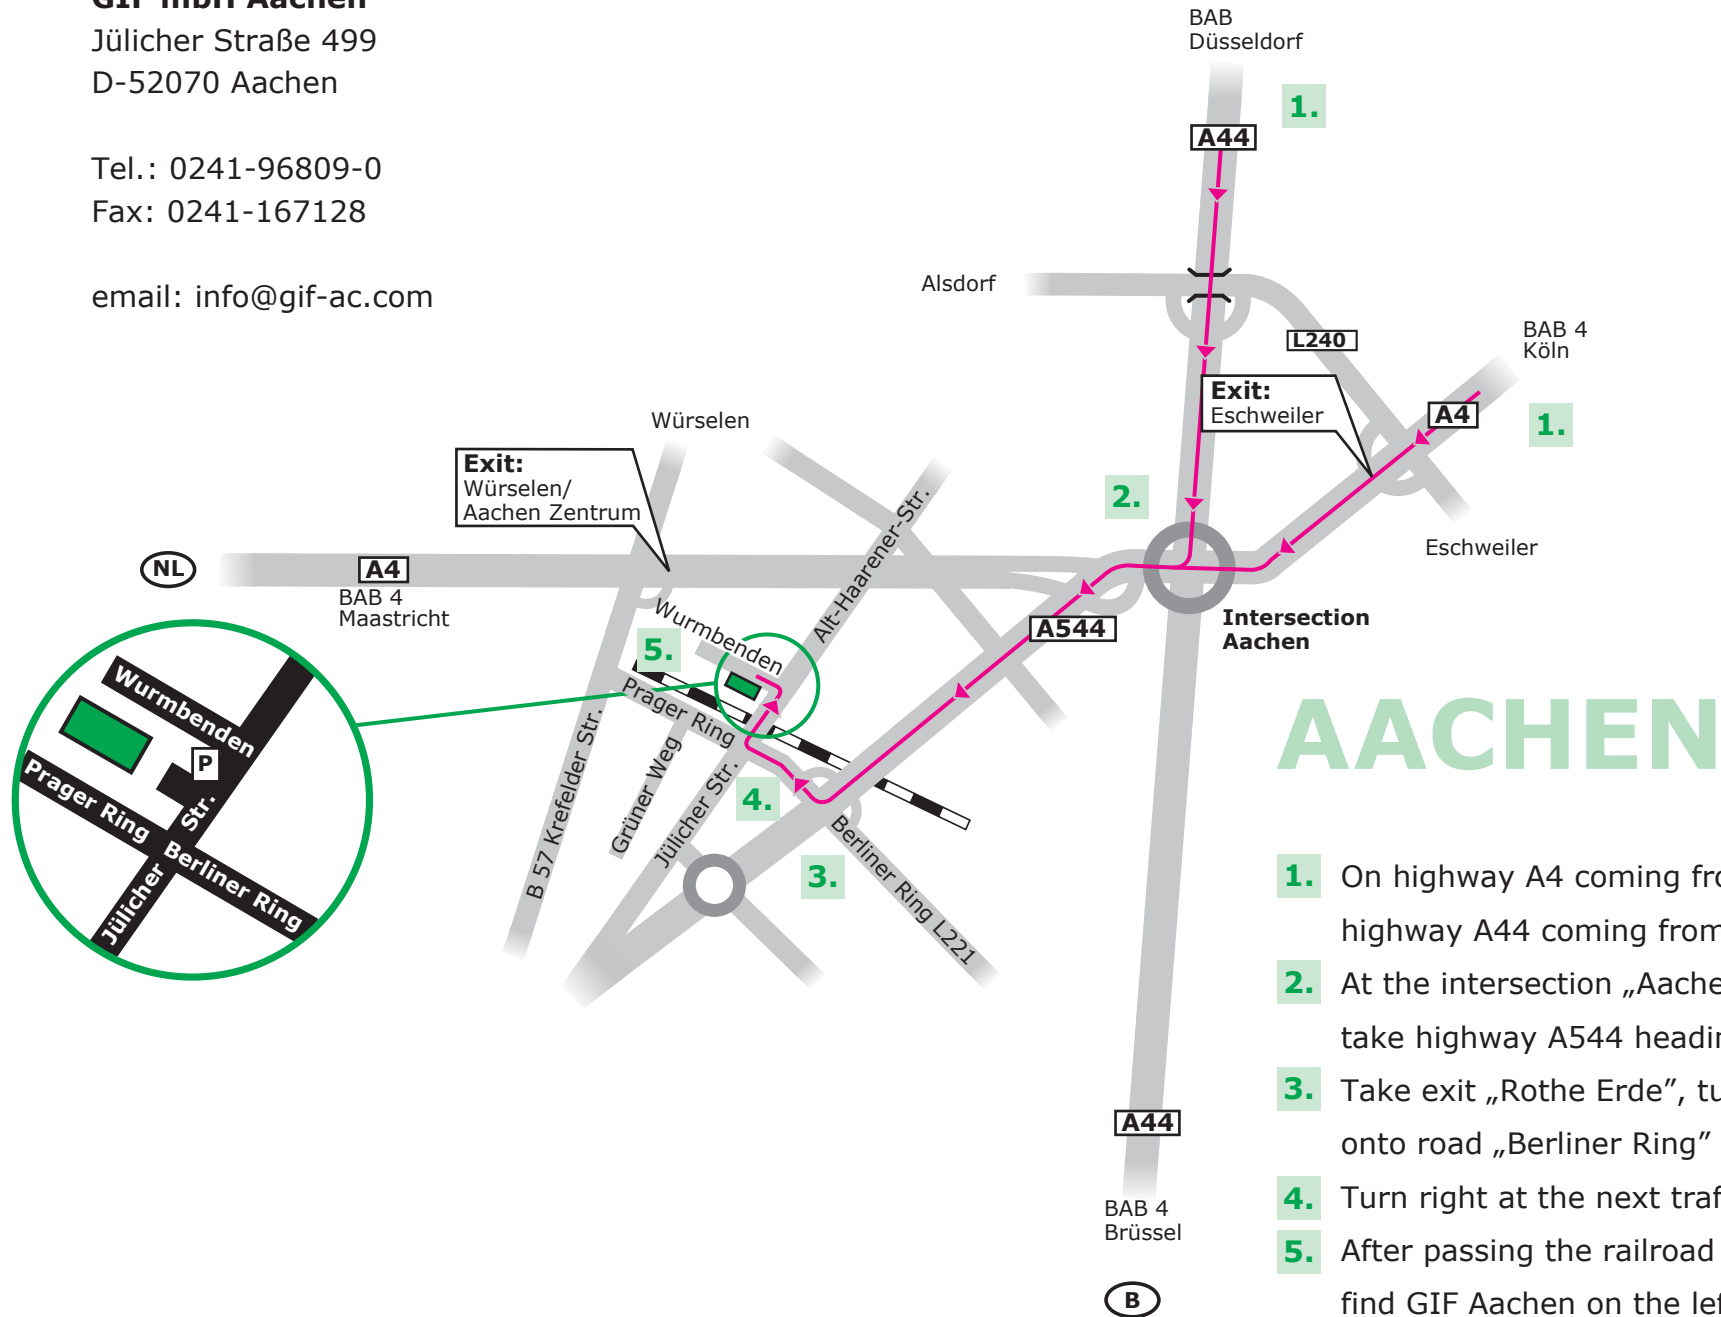

## GIF mbH Aachen

Jülicher Straße 499  
D-52070 Aachen

Tel.: 0241-96809-0  
Fax: 0241-167128

email: info@gif-ac.com

# AACHEN

1. On highway A4 coming from Köln or on highway A44 coming from Düsseldorf
2. At the intersection „Aachen“ take highway A544 heading for „Verlautenheide“
3. Take exit „Rothe Erde“, turn right at T-junction onto road „Berliner Ring“
4. Turn right at the next traffic light onto „Jülicher Straße“
5. After passing the railroad crossing you will find GIF Aachen on the left side